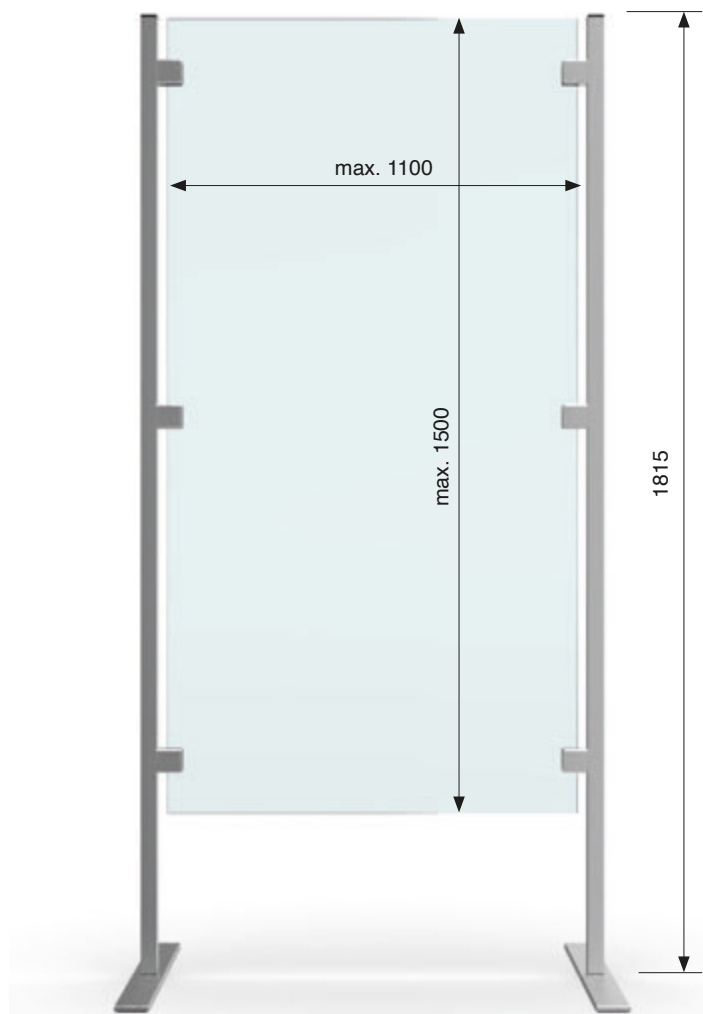

*Please specify glass thickness when ordering! Glass panels can be supplied optionally.

Set-3056: Rumsavdelare - mobilt | room divider, free standing

Standardmått | standard dimension

Exempel | example 4845