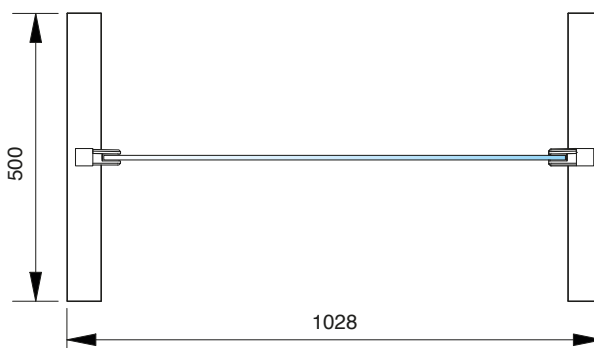

Artikel nr. article no	Glastjocklek glass thickness
Set-3056	6-12,76 mm*
Yta finish	
ZN12	Grålackad finish/ Rostfritt - slipat Aluminium look, powder coated / stainless steel turned finished
ZN22	RF Finish/ Rostfritt - slipat stainless steel optic / stainless steel turned finished
VA	Rostfritt - mattborstat / Rostfritt - slipat stainless steel brushed / stainless steel turned finished

Artikel nr. article no	Glastjocklek glass thickness
Glas-3059-V	Glas för Set-3056 och Set-3059 glass for Set-3056 and Set-3059

Fot och stolpar levereras i borstat rostfritt utförande.
post and baseplate are brushed stainless steel

Mittsektion finns tillgängliga på begäran! Specialförfrågningar på begäran..
*Ange glastjocklek vid beställning! Glas kan levereras som tillval.
Middle posts are available on request! Special designs available on request
*Please specify glass thickness when ordering! Glass panels can be supplied optionally.