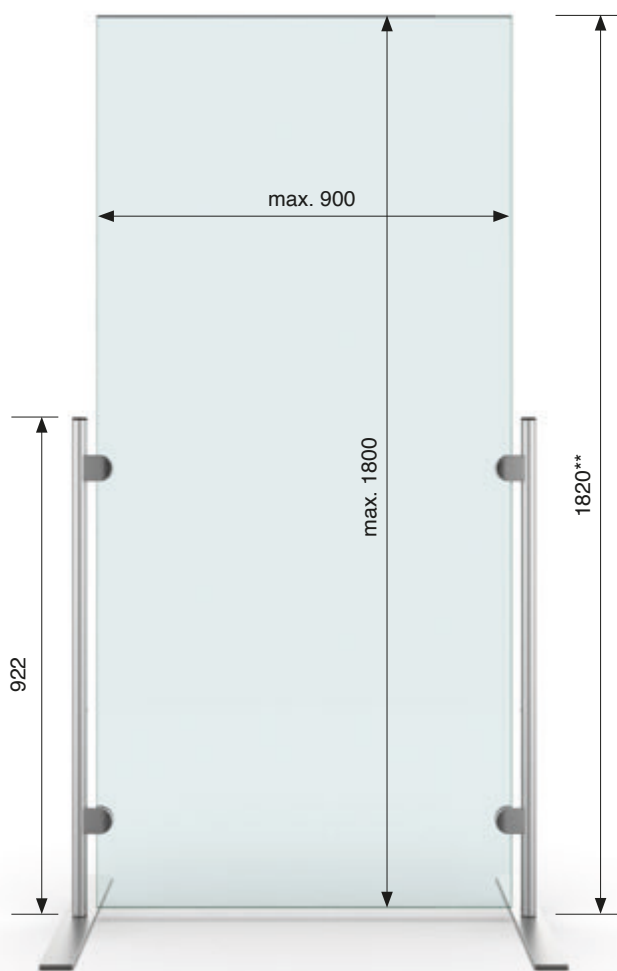

Set-3059: Rumsavdelare - mobilt | room divider, free standing

Standardmått | standard dimension

Exempel | example 11116

Basplatta | baseplate

Artikel nr. article no	Glastjocklek glass thickness
Set-3059	6-10,76 mm*
Yta finish	
ZN12	Grålackad finish/ Rostfritt - slipat Aluminium look, powder coated / stainless steel turned finished
ZN22	RF Finish/ Rostfritt - slipat stainless steel optic / stainless steel turned finished

Set-3042: Rumsavdelare - mobilt | room divider, free standing

Standardmått | standard dimension

**Glasets max dimension avgör höjdmått och breddmått på partiet.
 **The height and width of the set depends on the maximum dimensions of the glass.