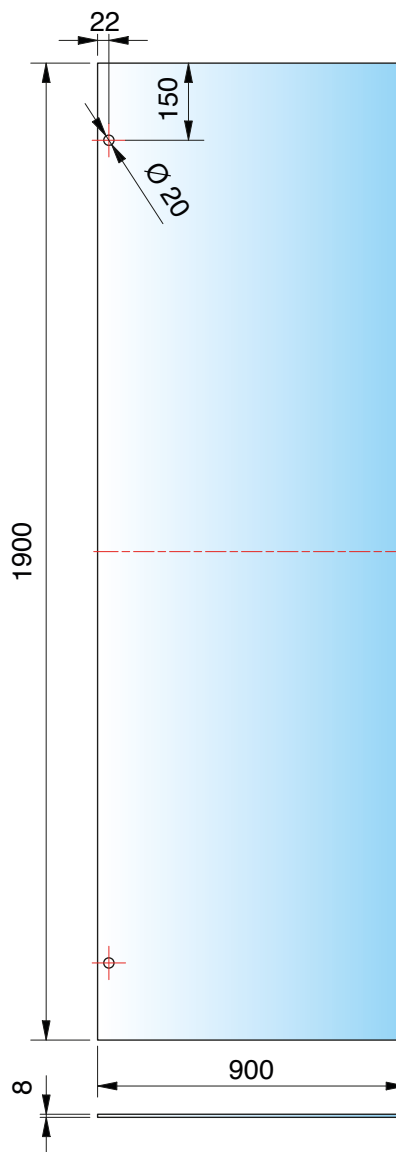

HYGIENSKYDD

DEL 2

Rumsavdelare

PROTECTION GLAZING

room divider

Pauli Scandinavia AB
Member of Pauli + Sohn GmbH group

Set-3053: Rumsavdelare - Fast parti | room divider, stationary

Standardmått | standard dimension