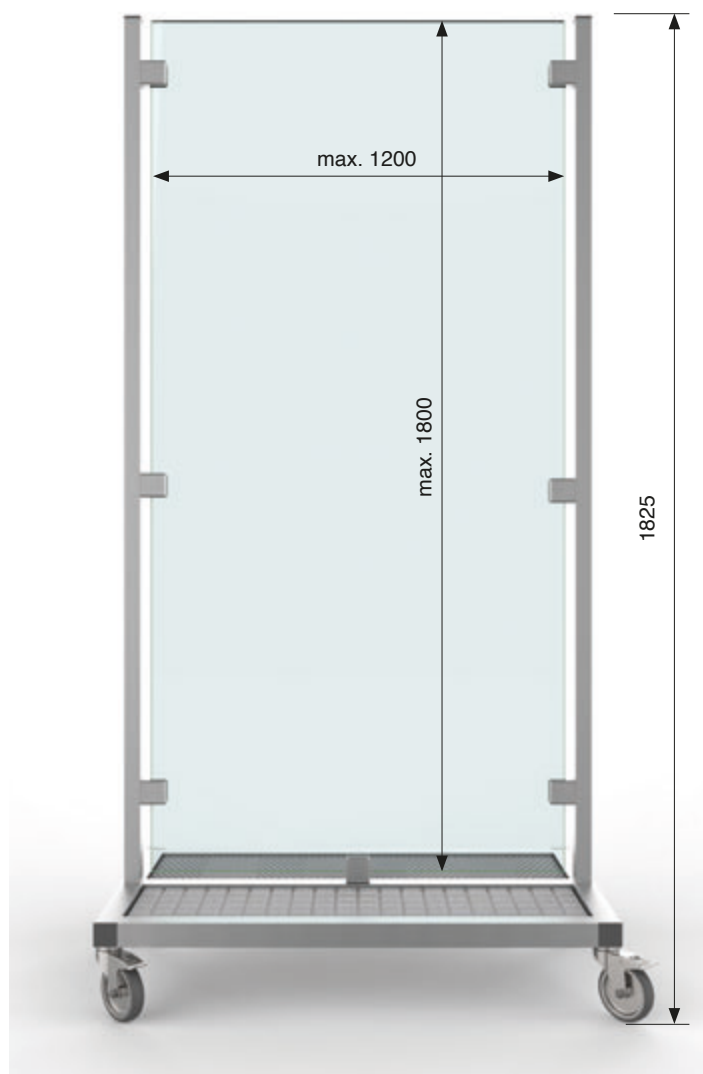

Set-3038: Rumsavdelare - mobilt | room divider, free standing

(Utomhusbruk | for outdoor)

Standarmått | standard dimension