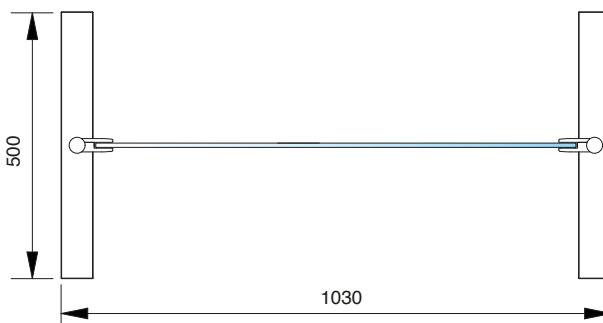

Set-3059: Rumsavdelare - mobilt | room divider, free standing

Standardmått | standard dimension

Exempel | example 11116

Basplatta | baseplate

Artikel nr. article no	Glastjocklek glass thickness
Set-3059	6-10,76 mm*
Yta finish	
ZN12	Grålackad finish/ Rostfritt - slipat Aluminium look, powder coated / stainless steel turned finished
ZN22	RF Finish/ Rostfritt - slipat stainless steel optic / stainless steel turned finished