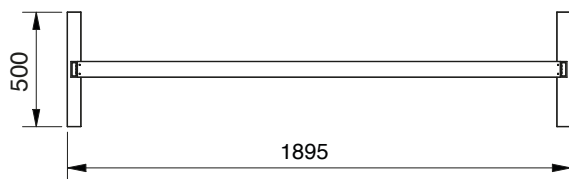

Artikel nr. article no	Glastjocklek glass thickness
Set-3048ZN5	8/10 mm*
Yta finish	
ZN5/ E6EV5	Blankkrom / Blankanodiserad gloss chrome / polished and anodized

Specialförfrågningar på begäran.

*Ange glastjocklek vid beställning! Glas kan levereras som tillval.

Special designs available on request

*Please specify glass thickness when ordering! Glass panels can be supplied optionally.