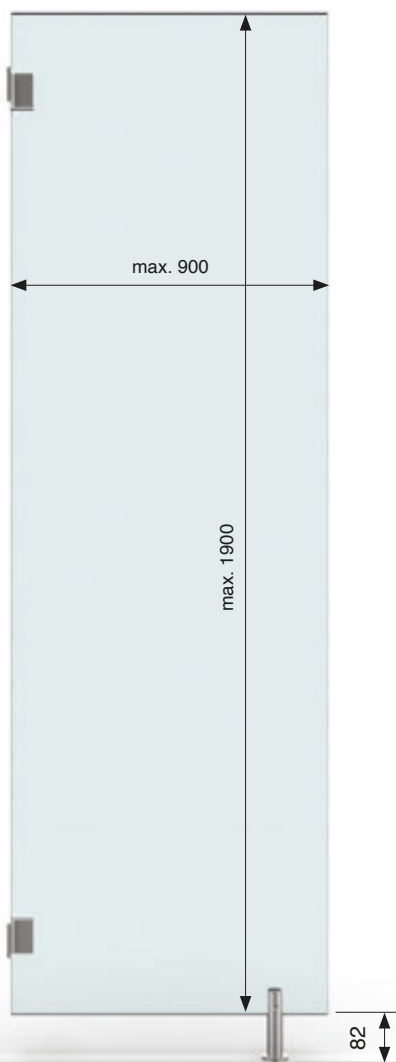

HYGIENSKYDD

DEL 2

Rumsavdelare

PROTECTION GLAZING

room divider

Pauli Scandinavia AB
Member of Pauli + Sohn GmbH group

Set-3053: Rumsavdelare - Fast parti | room divider, stationary

Standardmått | standard dimension