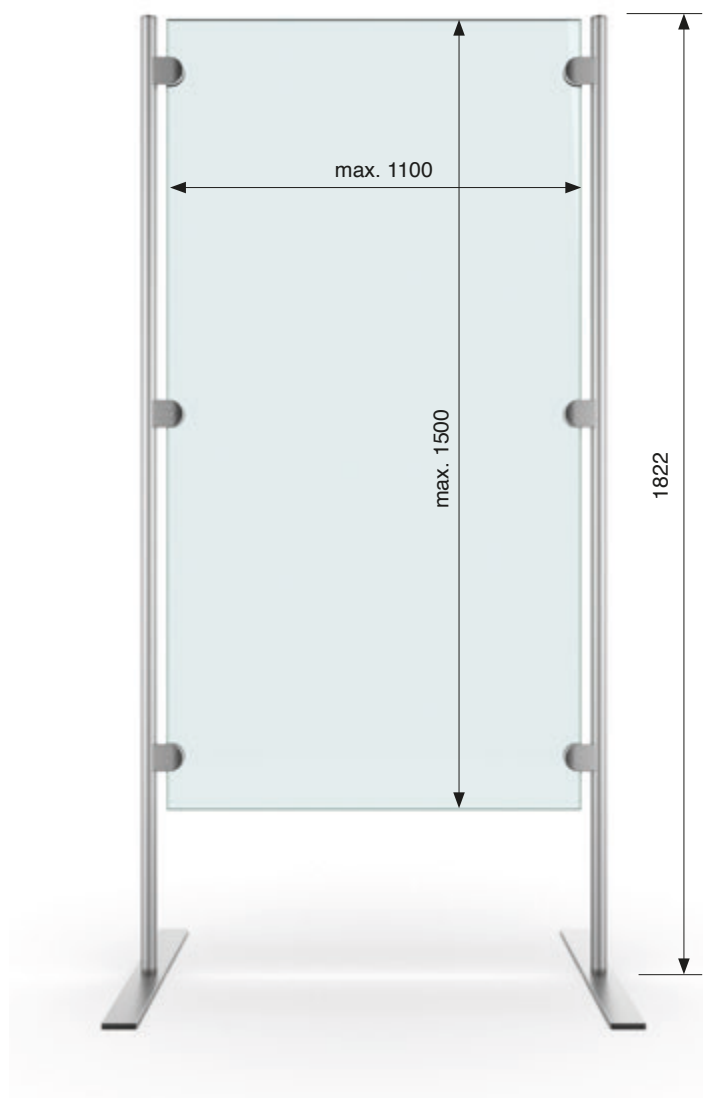

Set-3059: Rumsavdelare - mobilt | room divider, free standing