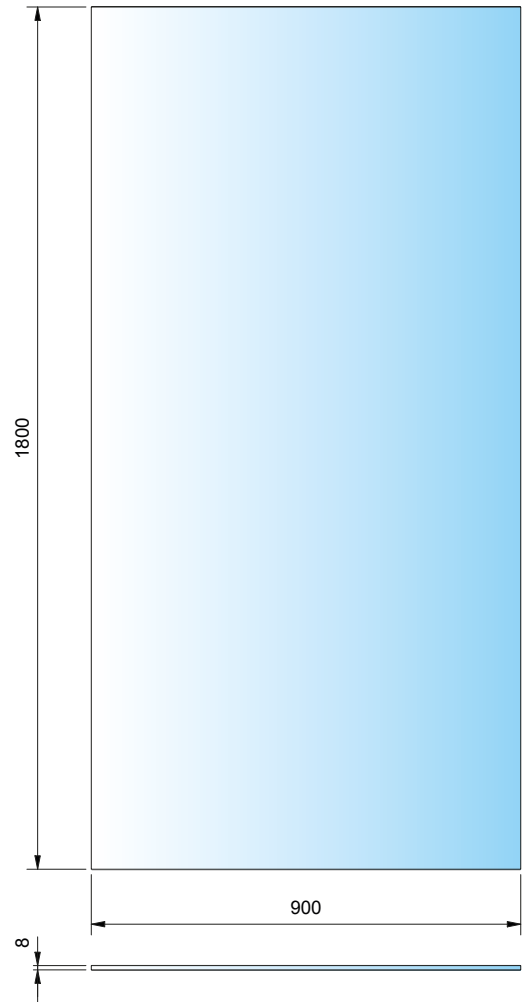

Set-3039: Rumsavdelare - mobilt | room divider, free standing

Standarmått | standard dimension

**Glasets max dimension avgör höjdmått och breddmått på partiet.
**The height and width of the set depends on the maximum dimensions of the glass.