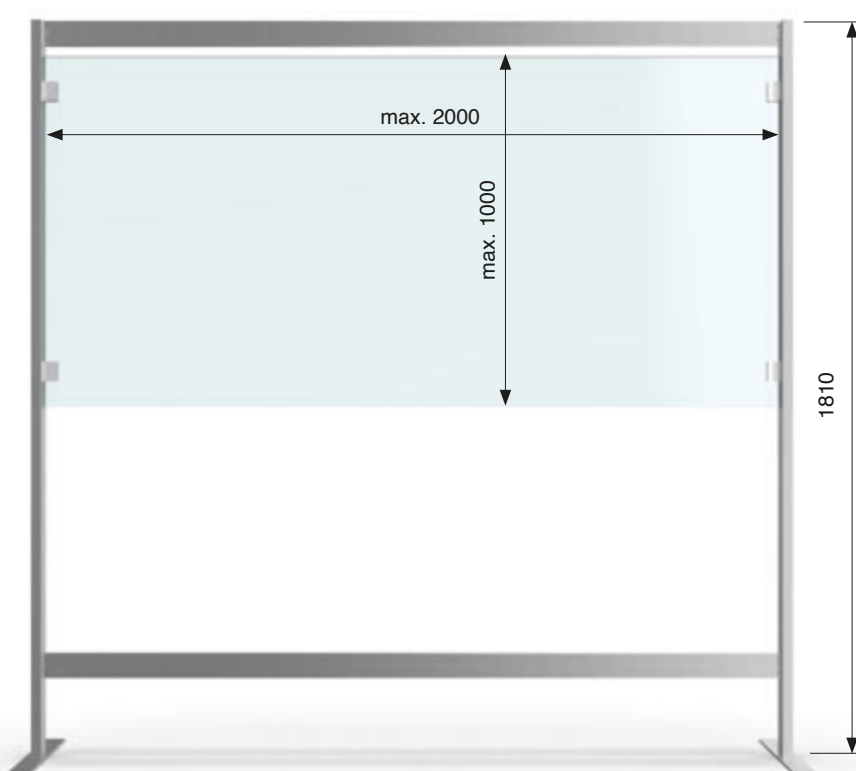

Set-3041: Rumsavdelare för restauranger - mobilt | structure for restaurant furniture, free-standing

Standarmått
standard dimension