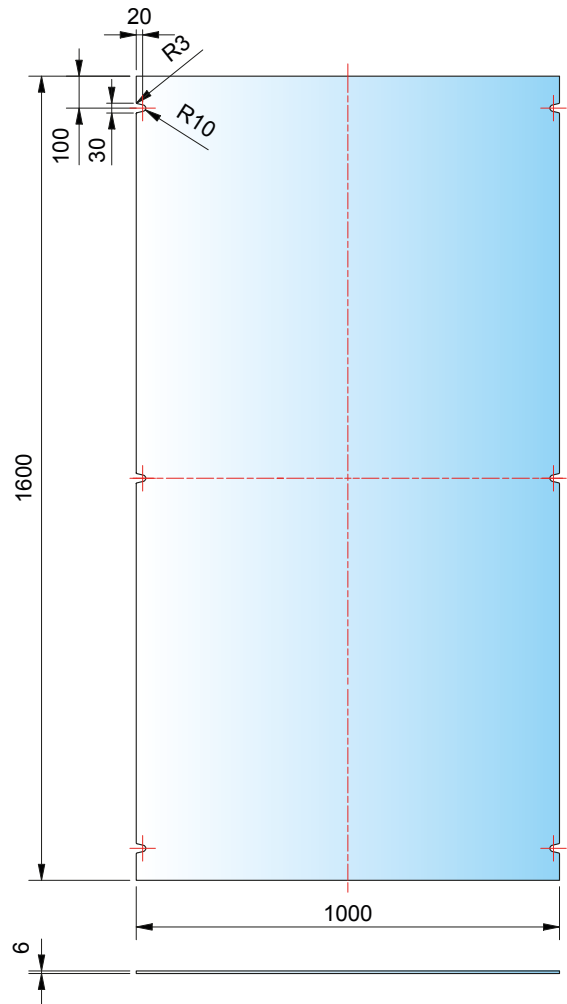

Special designs available on request

*Please specify glass thickness when ordering! Glass panels can be supplied optionally.

Set-3044: Rumsavdelare - mobilt | room divider, free standing

Standardmått | standard dimension