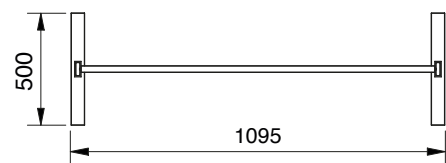

Artikel nr. article no	Glastjocklek glass thickness
Glas-3044-V	Glas för Set-3044 glass for Set-3044
	8/10 mm*

Specialförfrågningar på begäran.

*Ange glastjocklek vid beställning! Glas kan levereras som tillval.

Special designs available on request

*Please specify glass thickness when ordering! Glass panels can be supplied optionally.