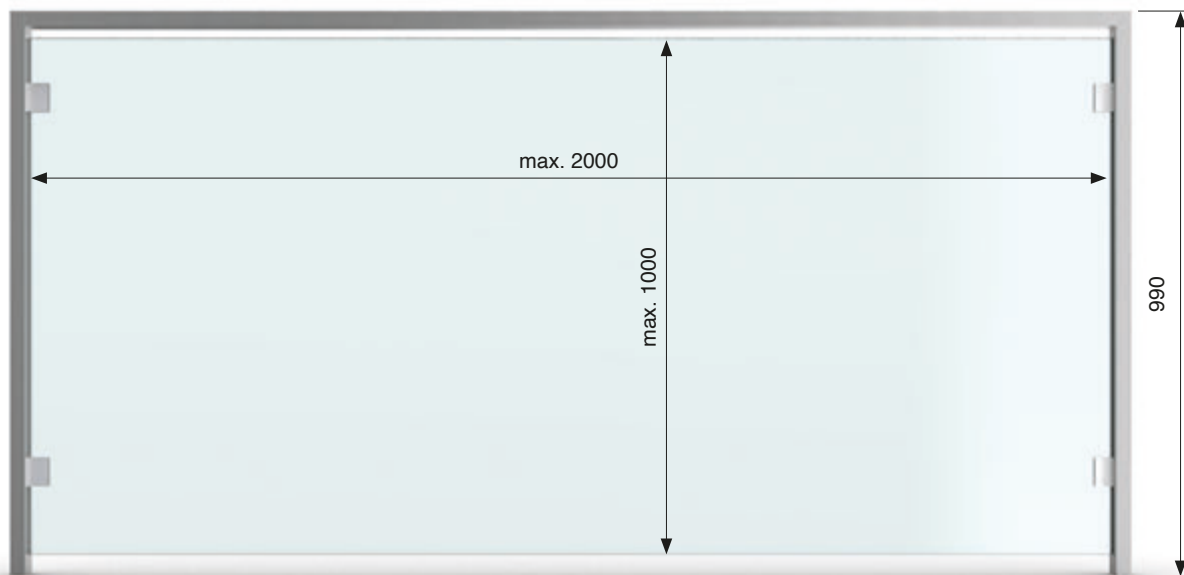

Set-3047: Rumsavdelare för restauranger - Fast parti | structure for restaurant furniture, stationary