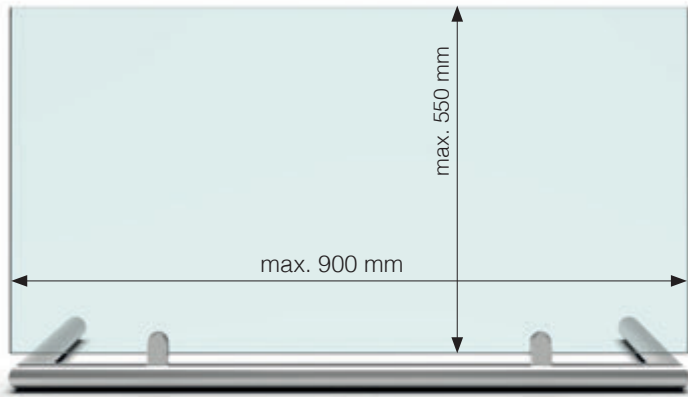

Set-3078: 1 Scheibe ohne Durchreiche | 1 panel without passthrough

MADE
IN
GERMANY

*Bitte Glasstärke bei Bestellung angeben!
*Please specify glass thickness when ordering!