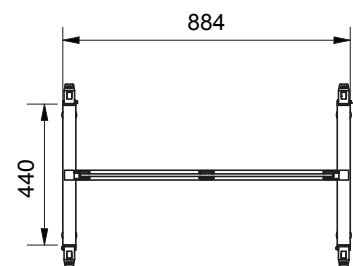

(für den Innenbereich | for indoor)

Standardabmessung | standard dimension

Beispiel | example 4845

Rollen | rolls

Art.-Nr. article no	Glasdicke glass thickness
Set-3051	6 - 12,76 mm*

Oberflächen finish	
ZN12	Alu-Optik, pulverbeschichtet/ Edelstahl geschliffen Aluminium look, powder coated / stainless steel turned finished
ZN22	Edelstahl optik/ Edelstahl geschliffen stainless steel optic / stainless steel turned finished
VA	Edelstahl gebürstet / Edelstahl geschliffen stainless steel brushed / stainless steel turned finished

**Set-3038: Raumteiler freistehend** | room divider, free standing

(für den Außenbereich | for outdoor)

Standardabmessung | standard dimension

- 1. Fischgrät-Design | fish bone pattern  
Art.-Nr. | article no.: 3038-10ST
  - 2. Quadrat-Design | square pattern  
Art.-Nr. | article no.: 3038-9ST
- Plattenabmessung:  
BxLxH = 200 x 200 x 35 mm  
plate dimensions:  
WxLxH = 200 x 200 x 35 mm