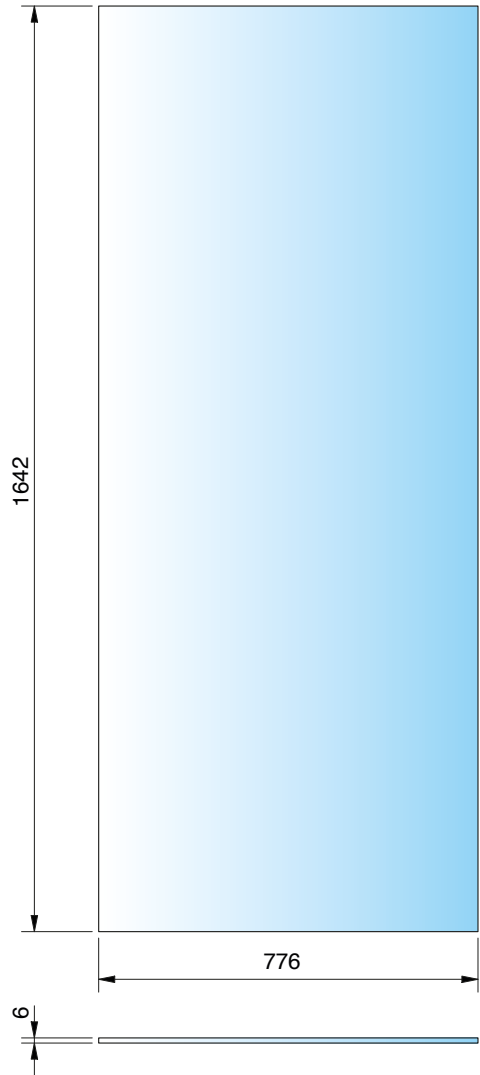

(für den Innenbereich | for indoor)

Standardabmessung | standard dimension

Beispiel | example 4845

Rollen | rolls

Art.-Nr. article no	Glasdicke glass thickness
Set-3051	6 - 12,76 mm*

Oberflächen finish	
ZN12	Alu-Optik, pulverbeschichtet/ Edelstahl geschliffen Aluminium look, powder coated / stainless steel turned finished
ZN22	Edelstahl optik/ Edelstahl geschliffen stainless steel optic / stainless steel turned finished
VA	Edelstahl gebürstet / Edelstahl geschliffen stainless steel brushed / stainless steel turned finished

**Set-3038: Raumteiler freistehend** | room divider, free standing

(für den Außenbereich | for outdoor)

Standardabmessung | standard dimension

- 1. Fischgrät-Design | fish bone pattern  
Art.-Nr. | article no.: 3038-10ST
  - 2. Quadrat-Design | square pattern  
Art.-Nr. | article no.: 3038-9ST
- Plattenabmessung:  
BxLxH = 200 x 200 x 35 mm  
plate dimensions:  
WxLxH = 200 x 200 x 35 mm