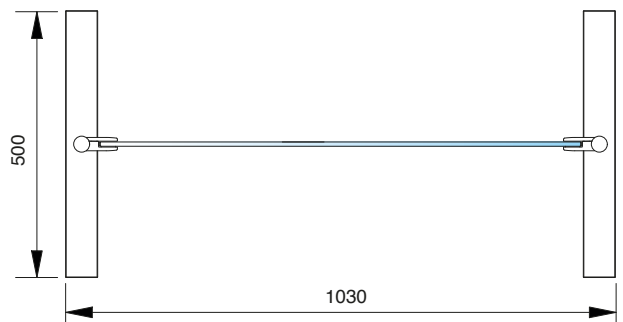

Art.-Nr. article no	Glasdicke glass thickness
Glas-3059-V	Glas zu Set-3059 und Set-3056 glass for Set-3059 and Set-3056

Mittelpfosten sind auf Anfrage erhältlich! Sonderanfertigungen auf Anfrage möglich.
*Bitte Glasstärke bei Bestellung angeben!
Middle posts are available on request. Special designs available on request.
*Please specify glass thickness when ordering!