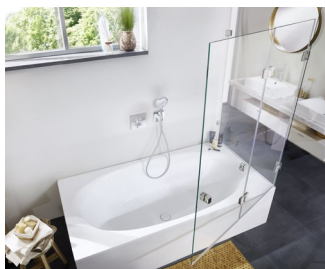

Kombination FLINTER/FARDELLO

Durch die Kombination verschiedener Beschlagserien ergeben sich unendlich viele neue Lösungen und Anwendungsgebiete. Fragen Sie uns einfach – wir beraten Sie gerne.

by combining different hardware series a multitude of new solutions and applications are created. just ask us – we will be glad to advise you.