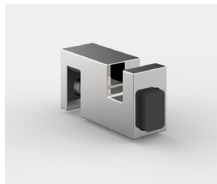

Überdrückungsschutz | door stops