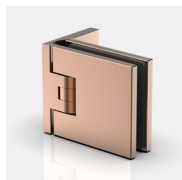

Roségold matt
matt rosé gold